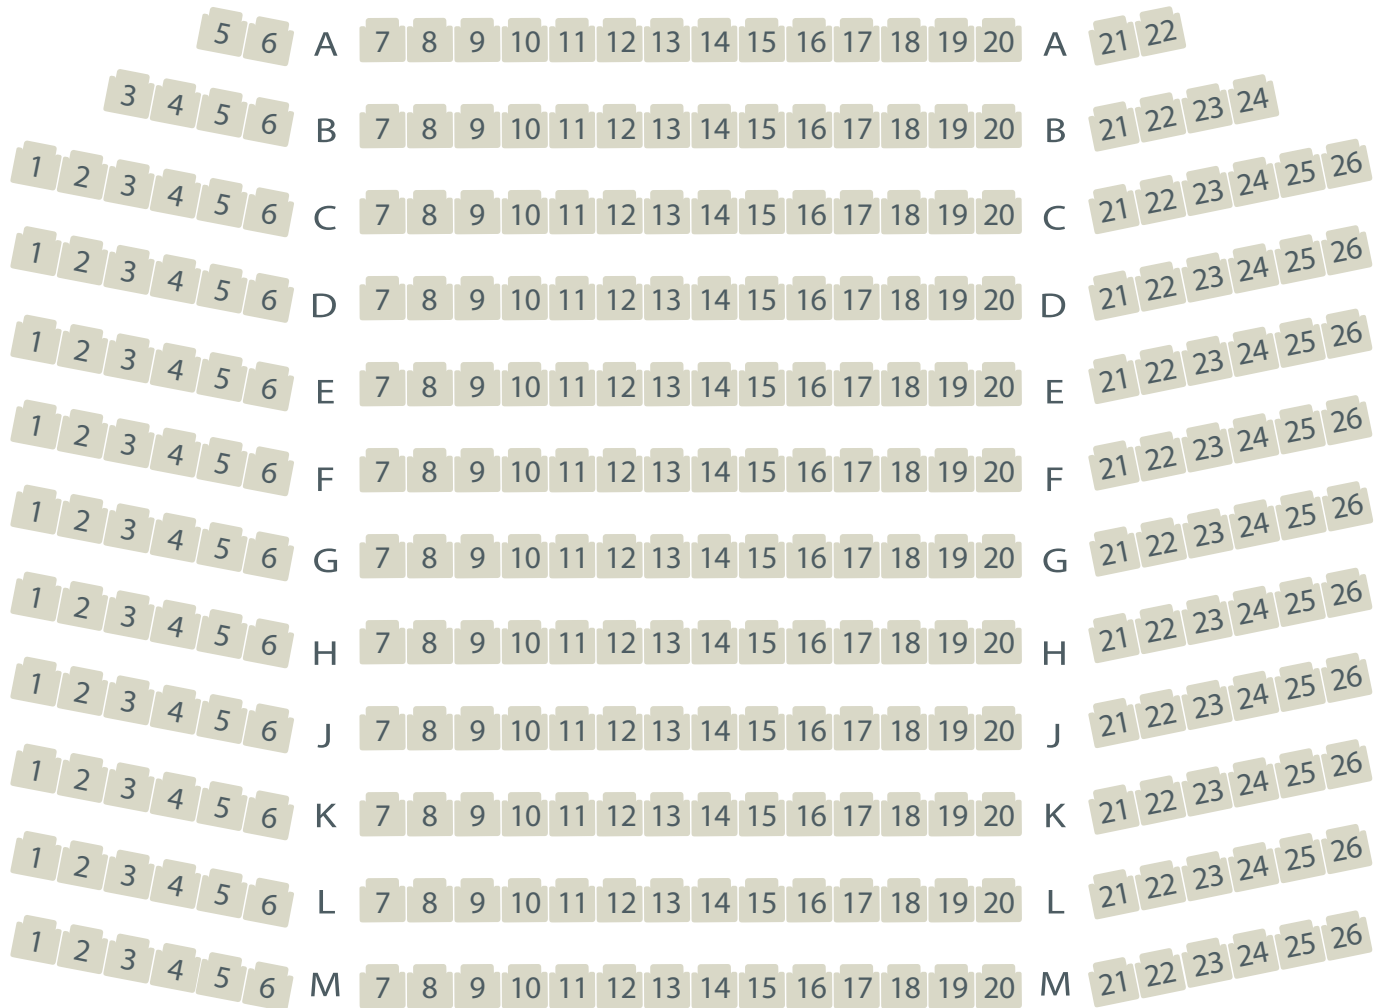

# SOUTH HURON STAGE

## STAGE

---

PLAYHOUSE II

Free Parking

Wheelchair Accessible

300 Seats