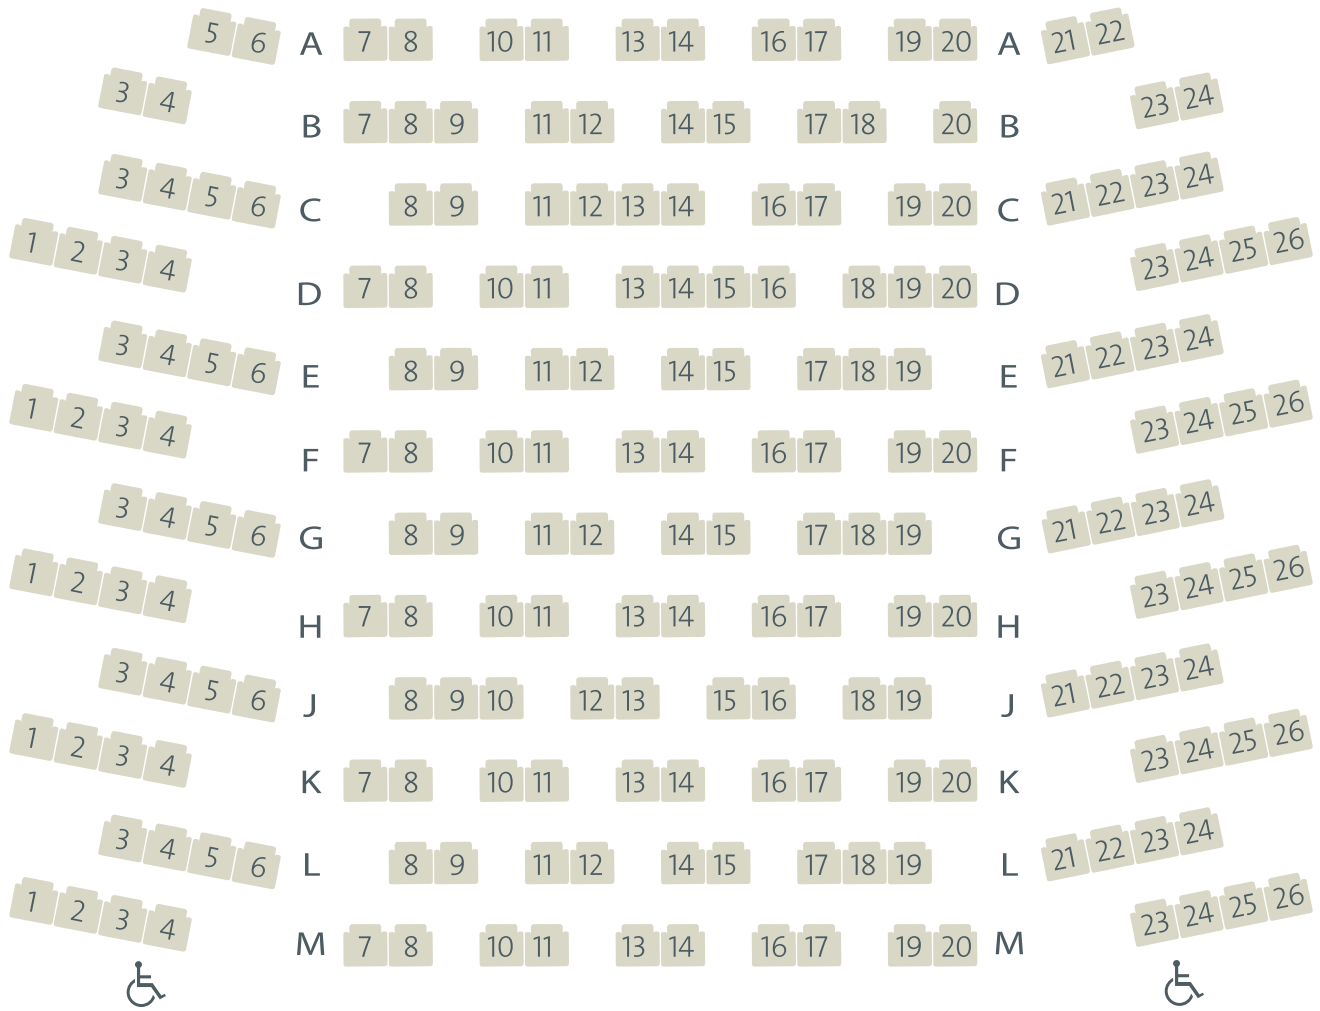

# HURON COUNTRY PLAYHOUSE

## STAGE

SOUTH HURON STAGE

Free Parking

Wheelchair Accessible