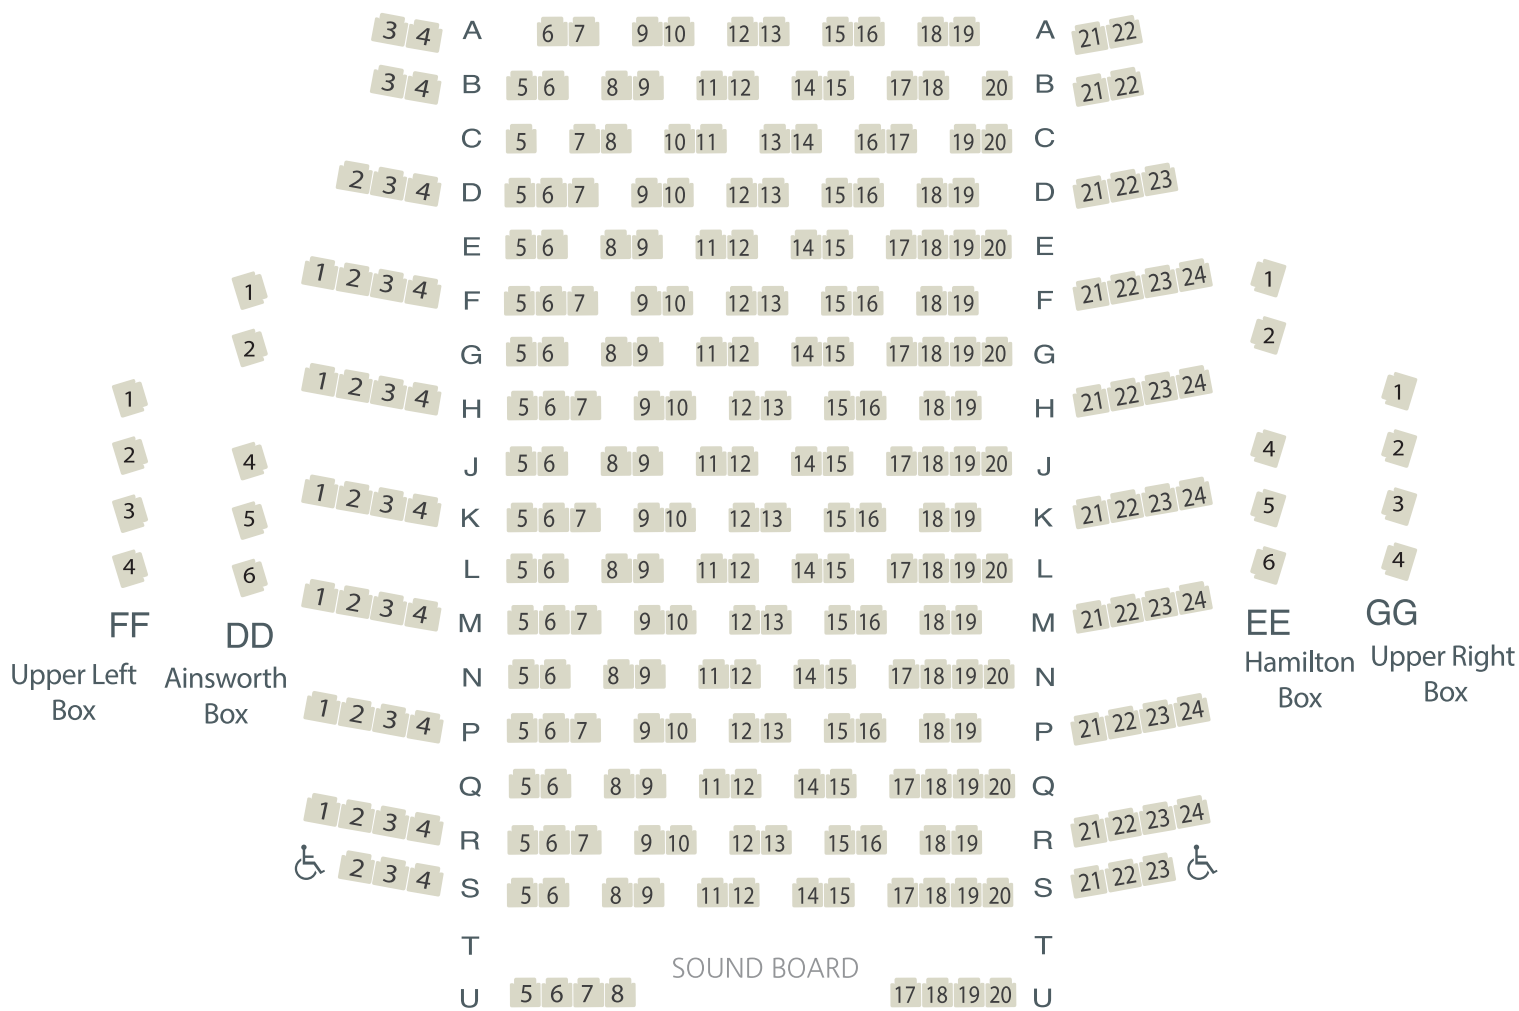

# HAMILTON FAMILY THEATRE CAMBRIDGE

## STAGE

## Balcony

Free Parking | Wheelchair Accessible, Elevator to Balcony