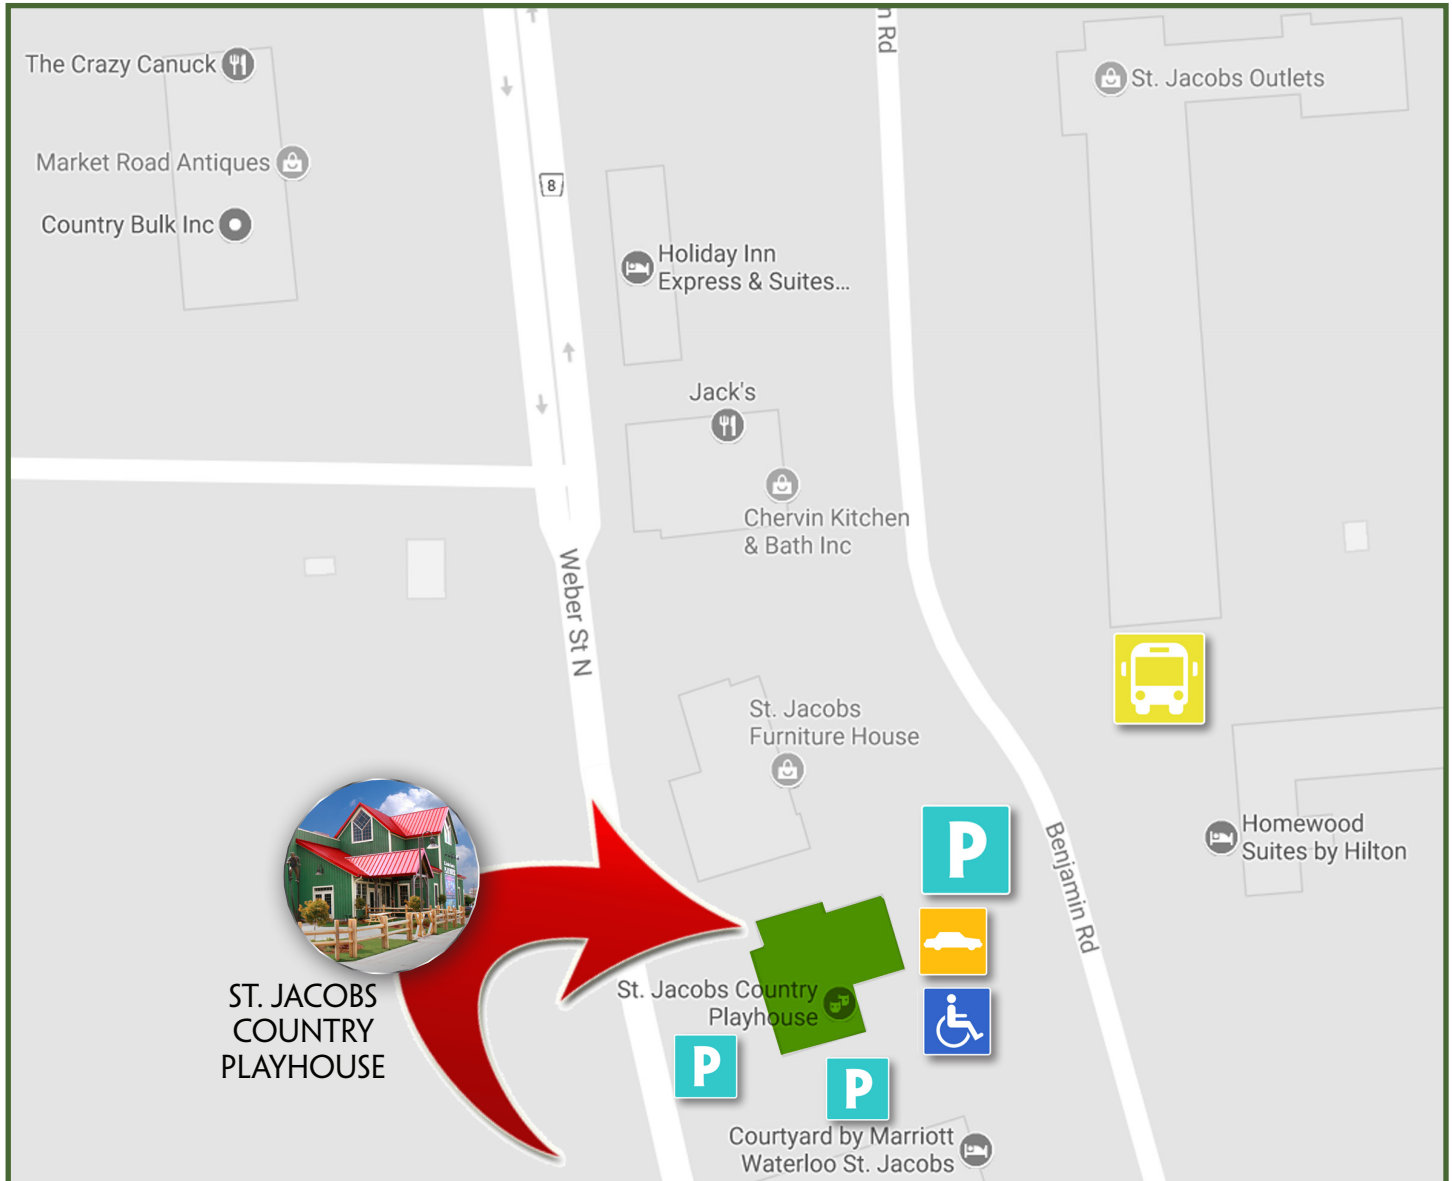

# ST. JACOBS COUNTRY PLAYHOUSE

## PARKING MAP

### PARKING MAP LEGEND

Bus Parking

Accessible Parking

Free Theatre Parking

Drop off Location  
and Shuttle Location