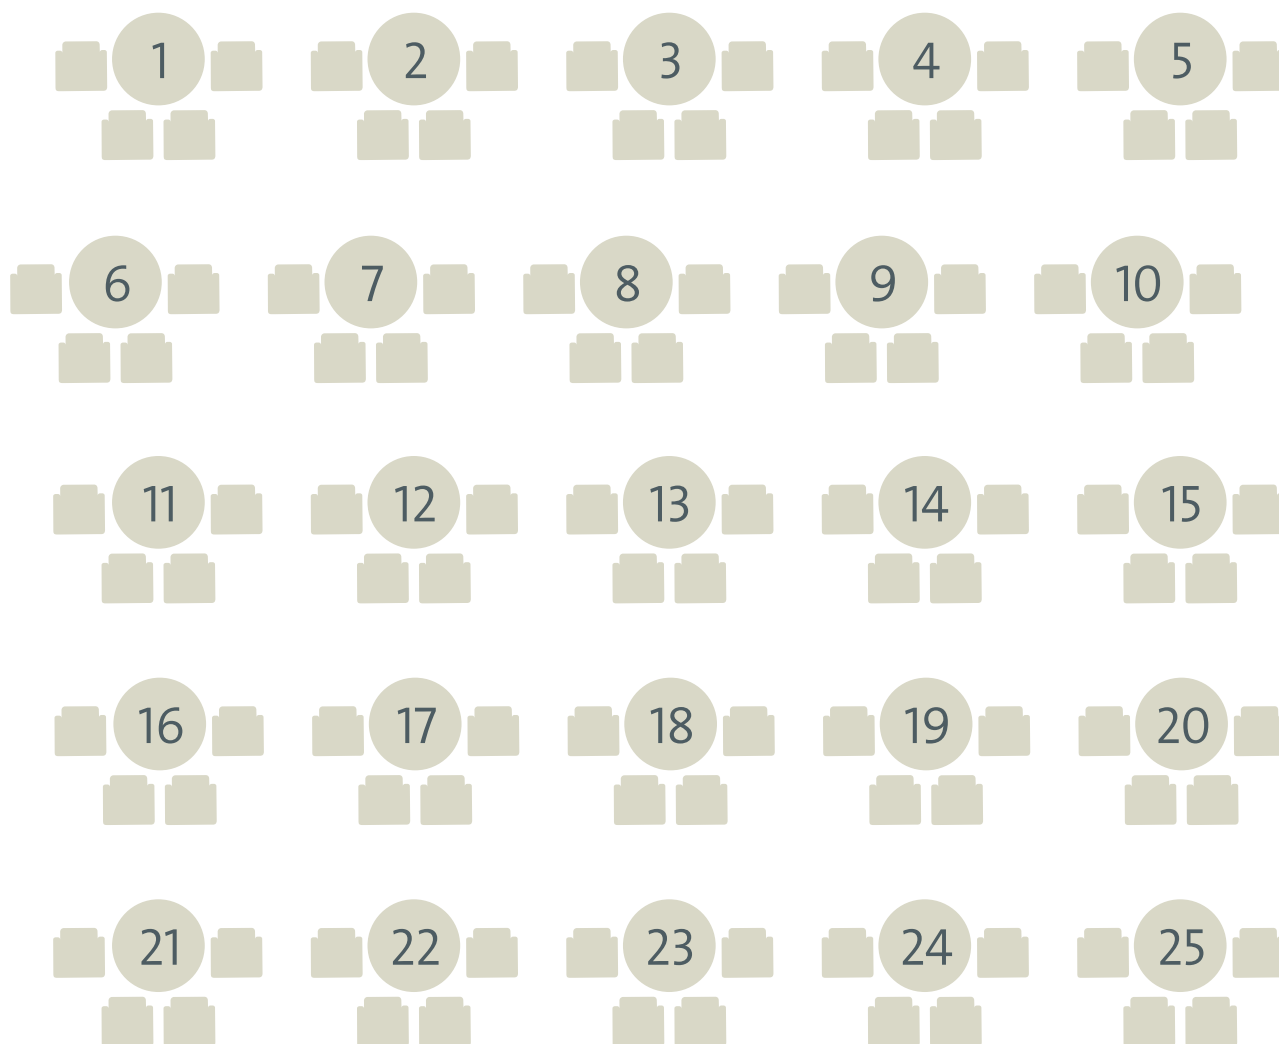

SEATING CHART

STAGE

Free Parking

Wheelchair Accessible

100 Seats