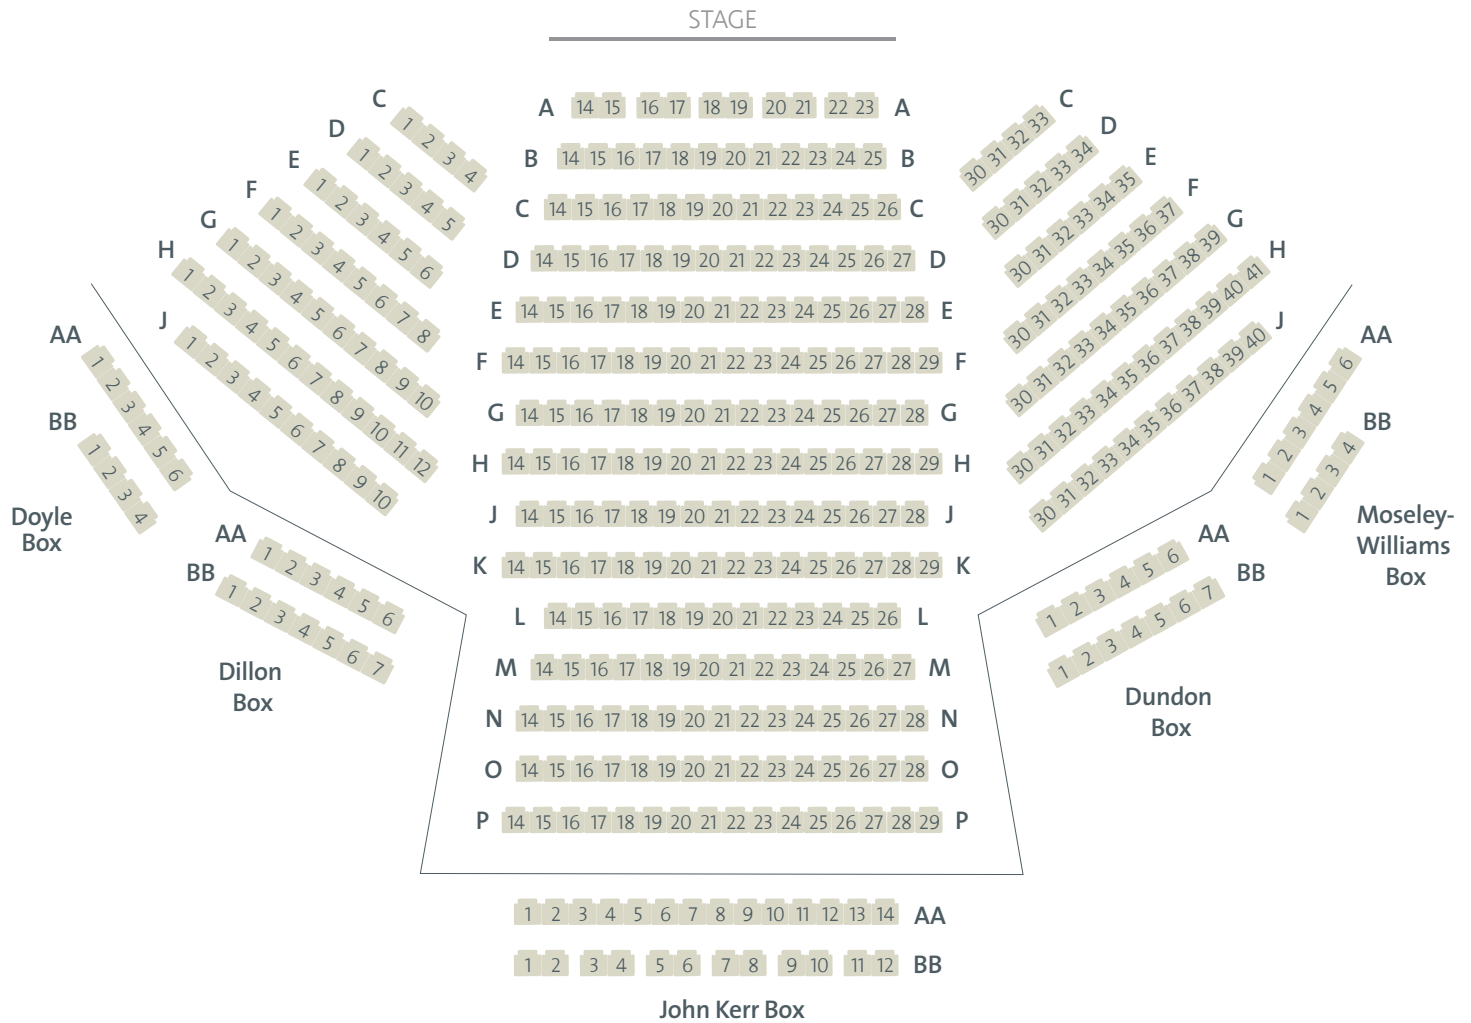

ST. JACOBS COUNTRY PLAYHOUSE

SEATING CHART

P Free Parking

Wheelchair accessible main floor; stairs only to boxes

398 Seats