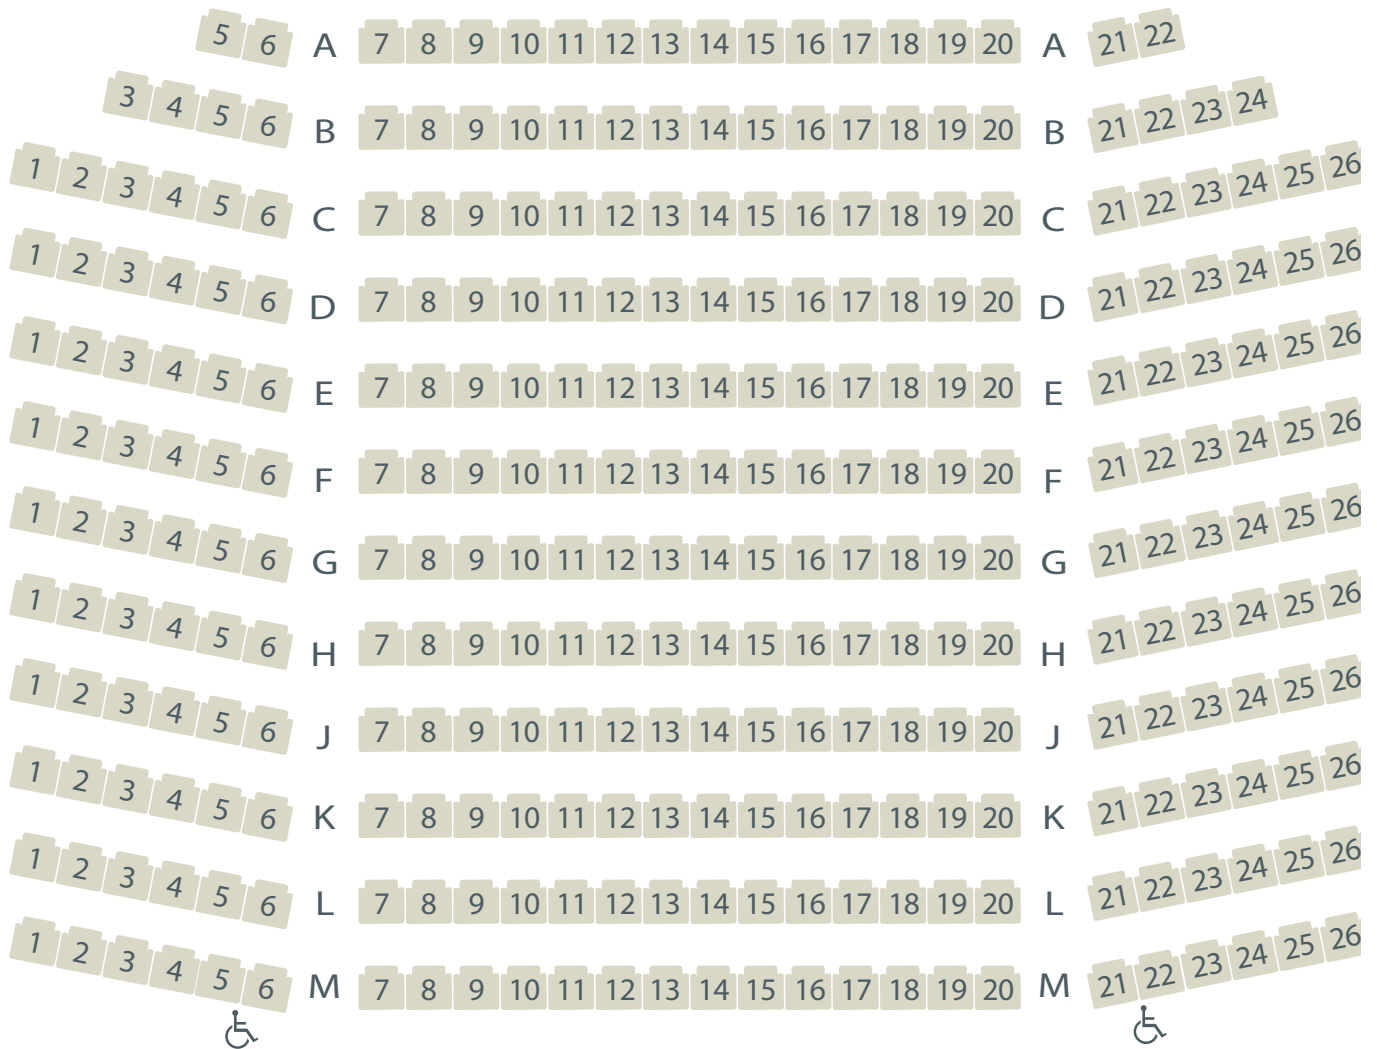

## SEATING CHART

### PLAYHOUSE II

STAGE

---

PLAYHOUSE II

Free Parking

Wheelchair Accessible

300 Seats